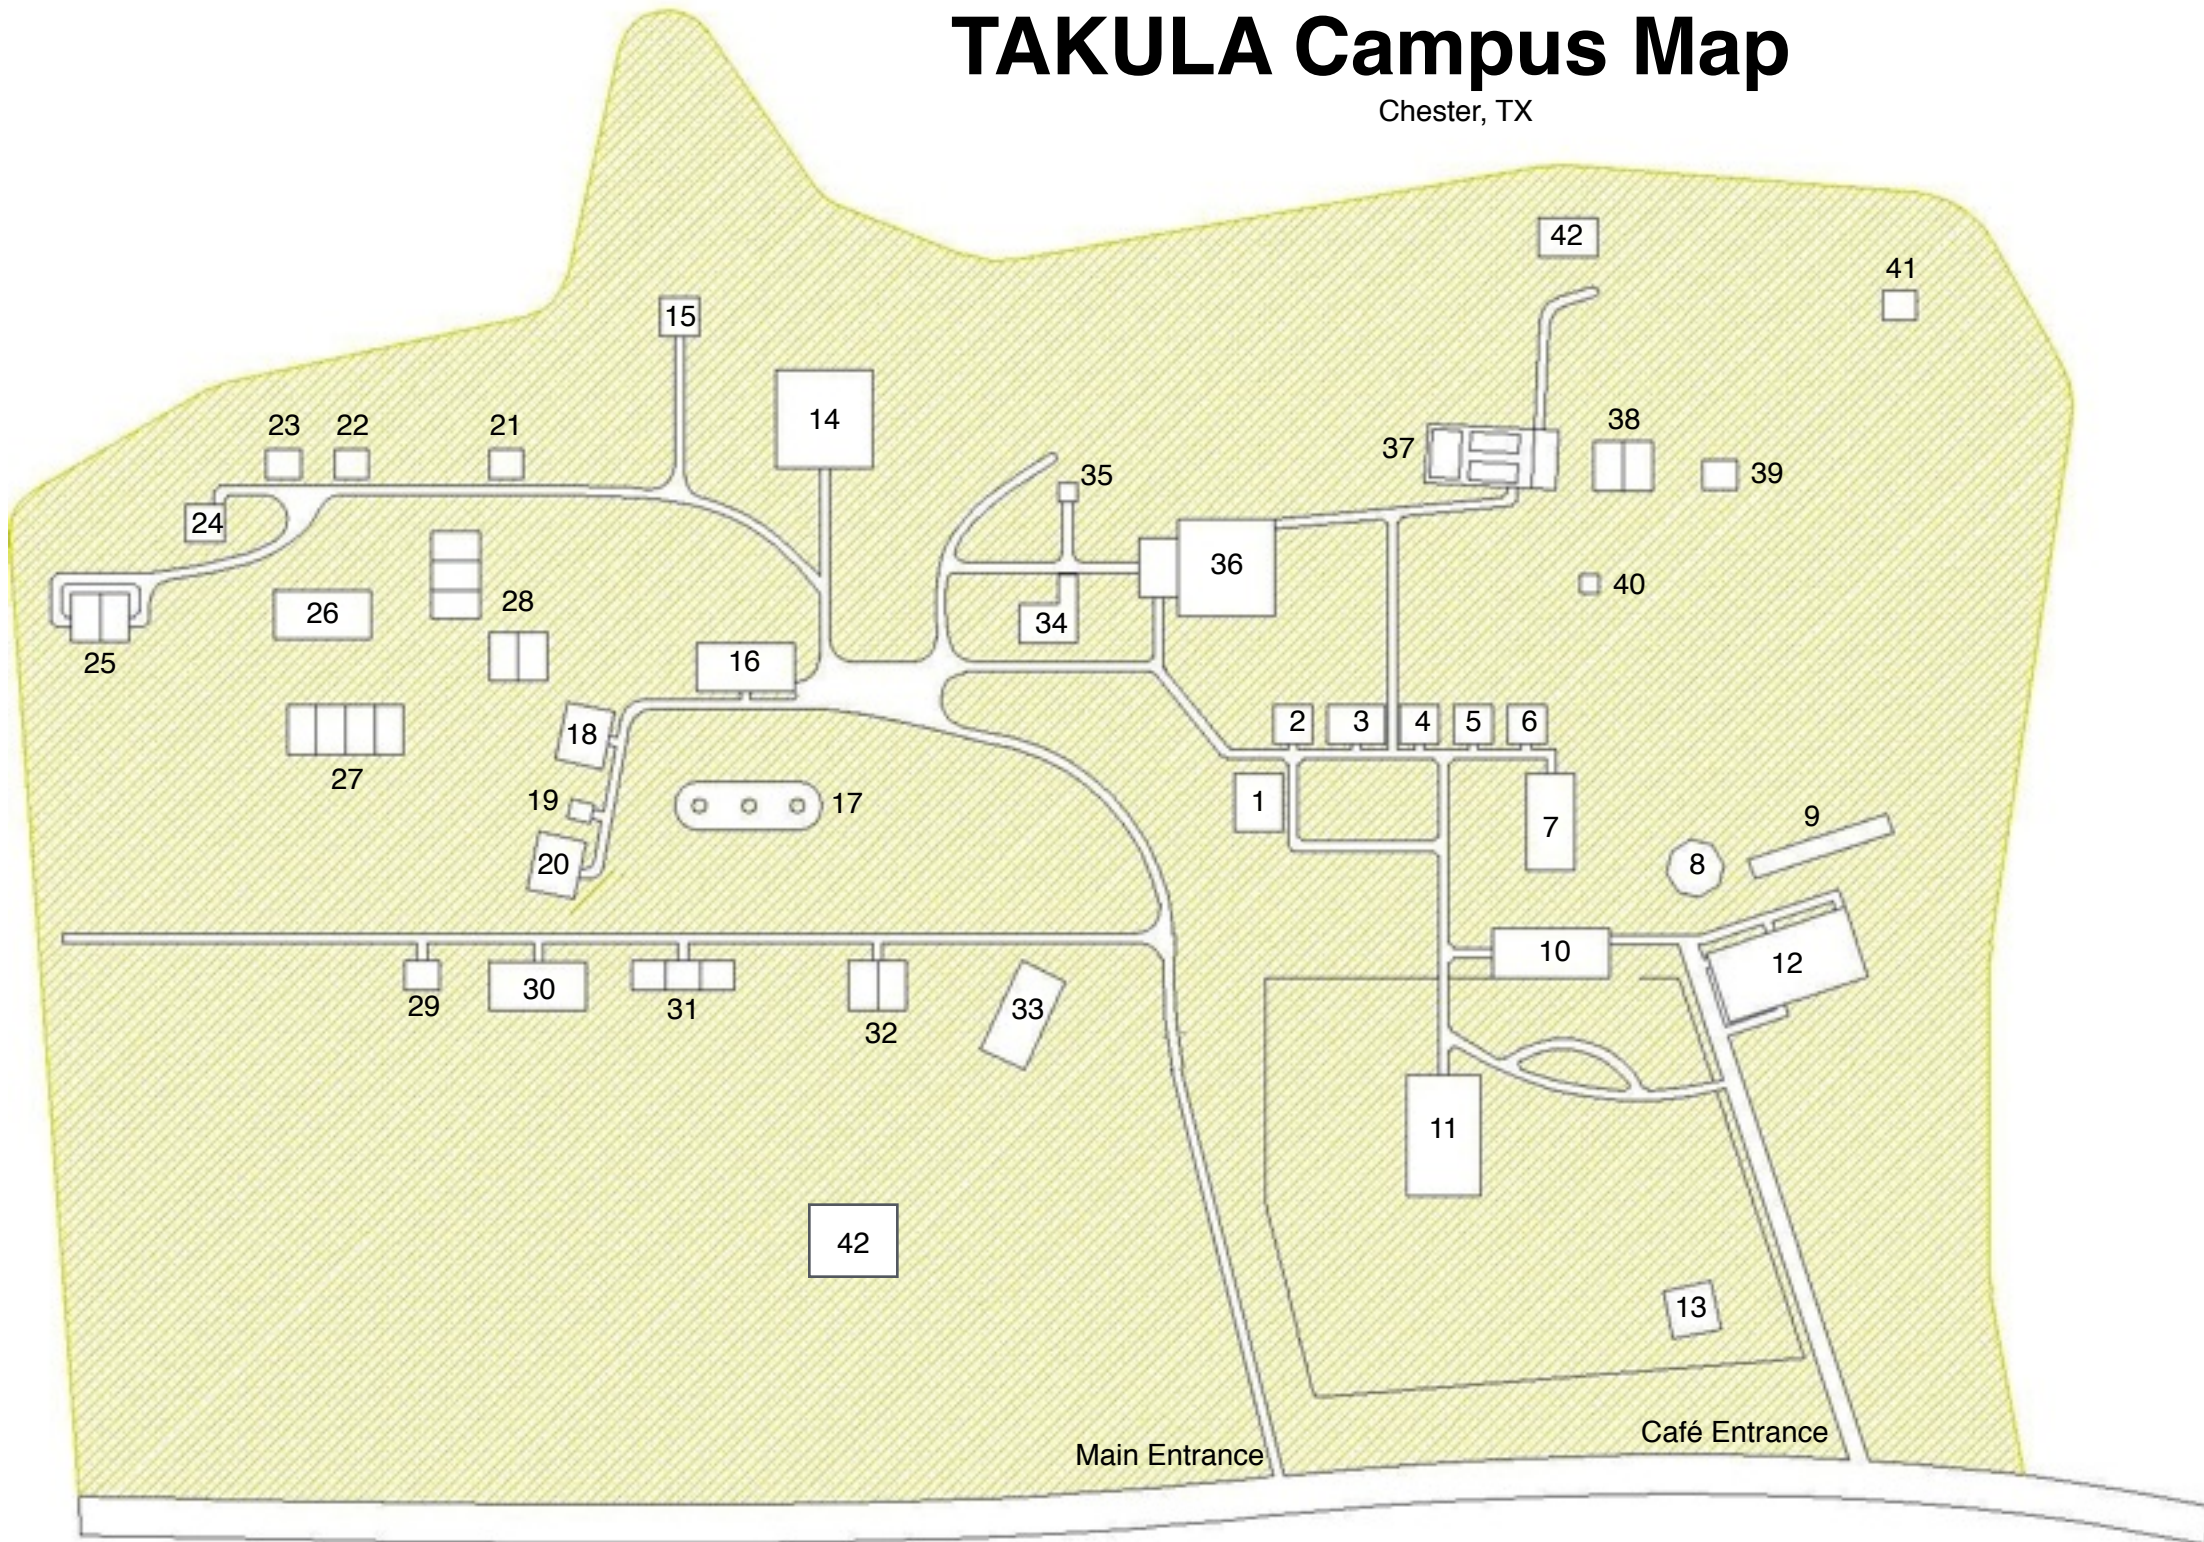

# TAKULA Campus Map

Chester, TX

- 1 - Golden Eagle Lodge
- 2 - Painted Pony Lodge
- 3 - Arrow Head Lodge
- 4 - Running Bear Lodge
- 5 - Rabbit Foot Lodge
- 6 - Little Fox Lodge
- 7 - Buffalo Lodge
- 8 - Gaga Ball
- 9 - Obstacle Course
- 10 - Basketball Court
- 11 - Peachtree Chapel
- 12 - Cafeteria
- 13 - Old Barn
- 14 - Valley View Lodge
- 15 - Zip-Line
- 16 - Nurse's Station
- 17 - Flag Poles
- 18 - Red Feather Lodge
- 19 - Trading Post
- 20 - Snack-Bar
- 21 - Private
- 22 - Guest Housing
- 23 - Guest Housing
- 24 - Climbing Tower
- 25 - Human Foosball  
Cage Dodgeball
- 26 - Dorm
- 27 - RV Connections
- 28 - Staff Housing
- 29 - Staff Housing
- 30 - Big Chief Lodge
- 31 - Wigwam Lodge
- 32 - Lakeview Lodge
- 33 - Private
- 34 - Kirby Museum
- 35 - Restrooms
- 36 - Meeting Lodge
- 37 - Swimming Pools  
The Black Snake
- 38 - Volleyball Courts
- 39 - Meeting Place
- 40 - Water Fountain
- 41 - Private
- 42 - Private